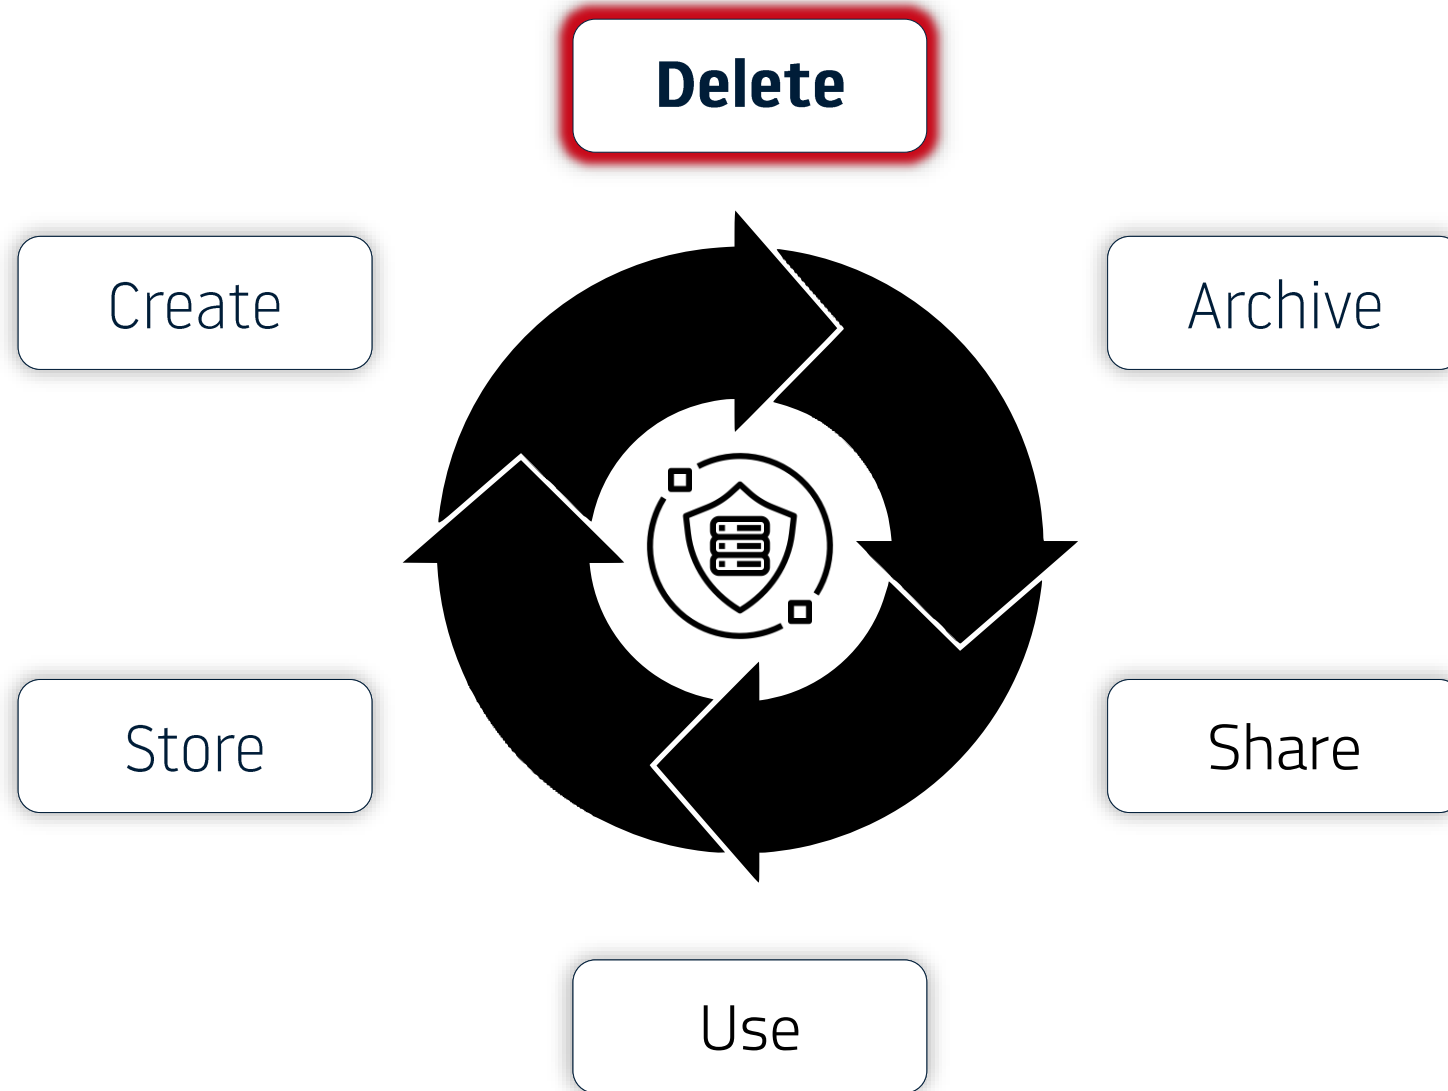

Data Lifecycle Management

Data Lifecycle Management

Data Lifecycle Management

Microsoft Purview

Detect user activities across org

 Share reports	 Reply to chat	 Delete sensitivity label	 Share spreadsheet	 Create folder
 Send email	 Edit presentation	 Sign into work	 Badge into conference room	 Post a message
 Join a group	 Create dashboard	 Accept meeting	 Upload file	 Copy files
 Badge into building post-termination	 Create a channel	 Print sensitive files	 Create document	 Download files